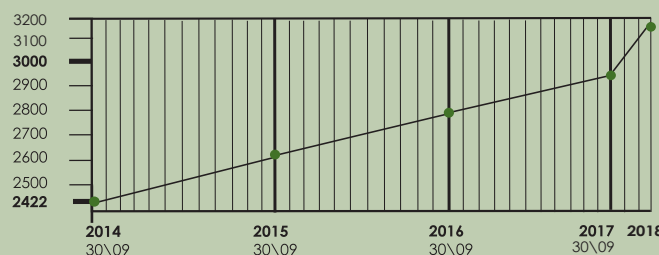

● Number of employees:

2014 - 2422
2015 - 2637
2016 - 2774
2017 - 2943
2018 - 3192

■ Percentage growth:

2014 - 8.9%
2015 - 8.9%
2016 - 5.2%
2017 - 6.1%
2018 - 8.46%